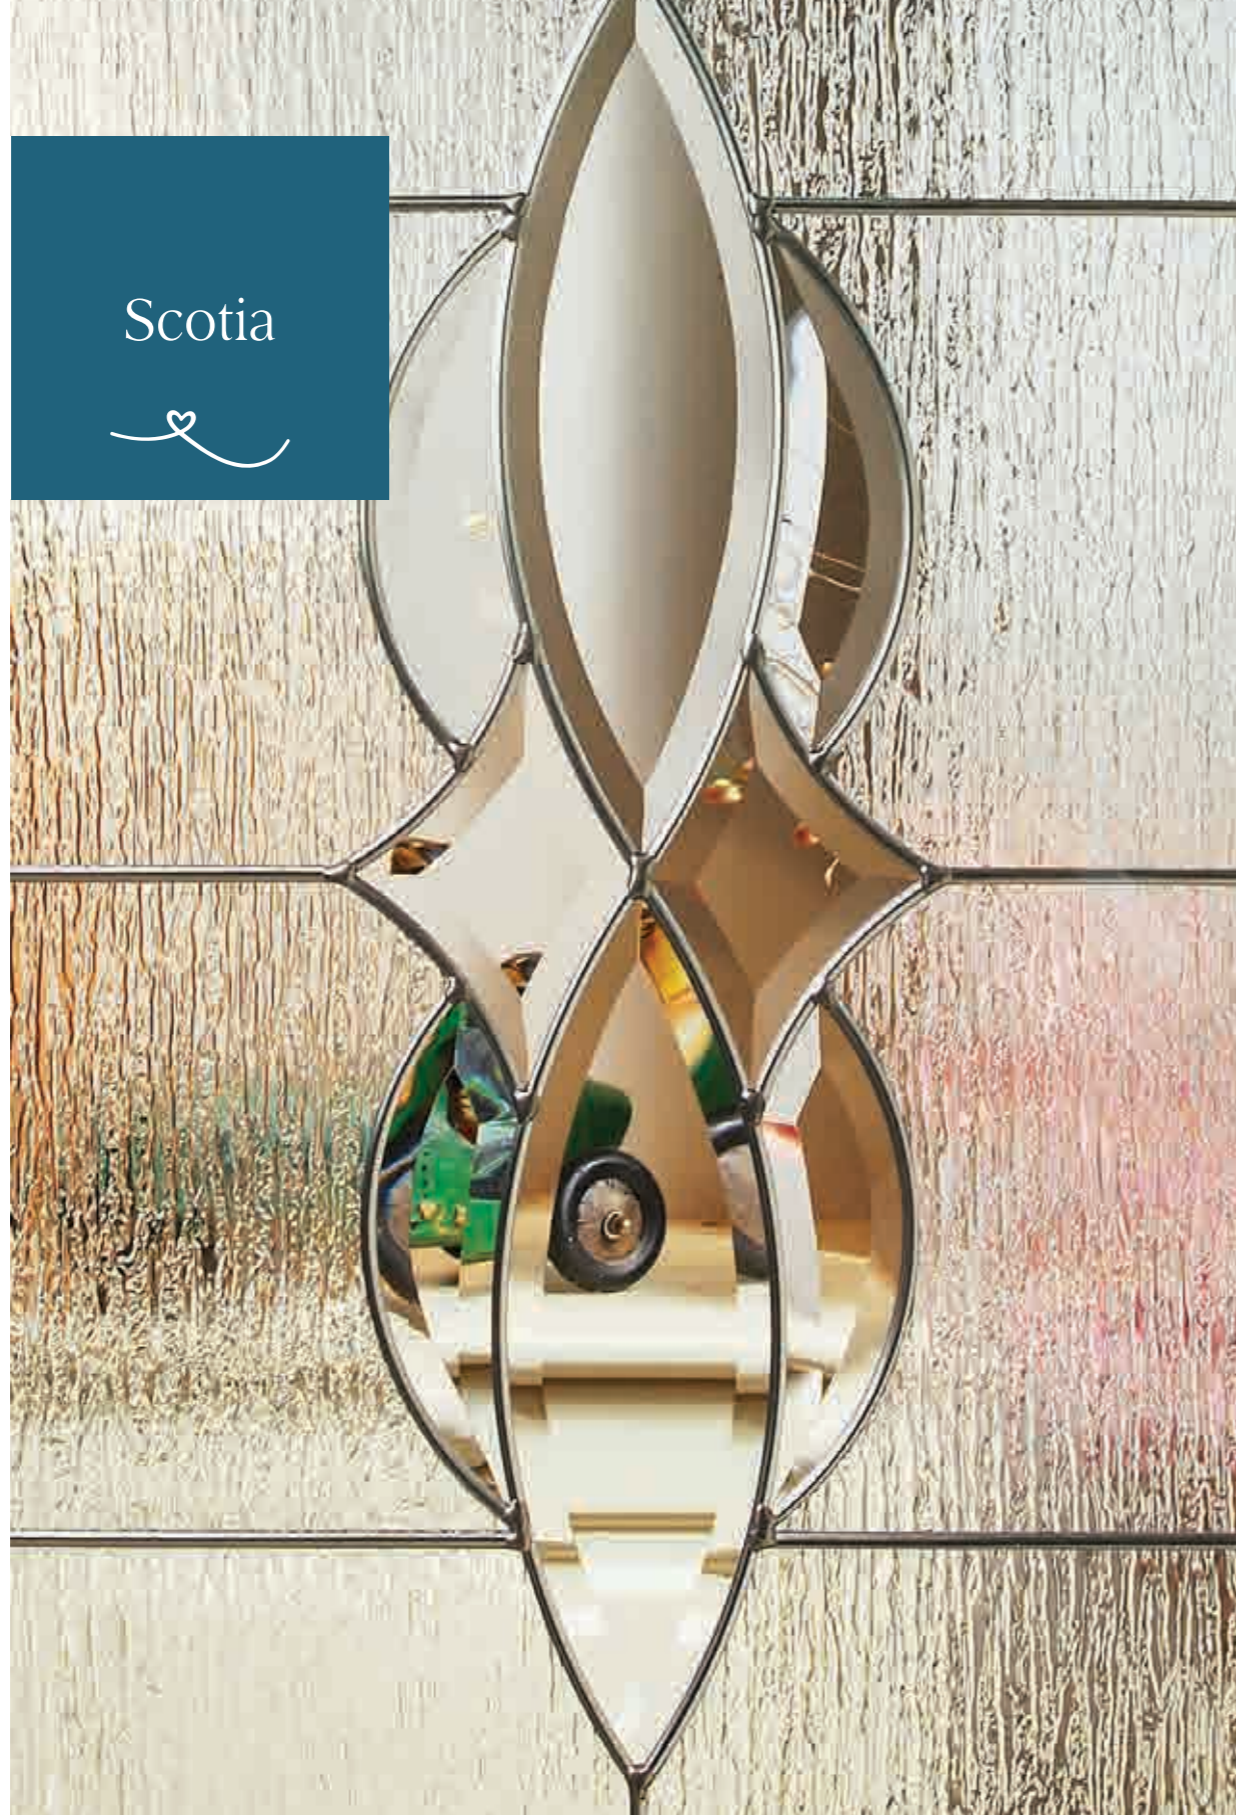

Classic

Scotia

- Zinc or brass coming
- Rain backing glass featuring 100C detail
- Clear bevels

Scotia Glass Patterns

Want to see the glass you love in the door you've chosen? Check out - door-designer.co.uk