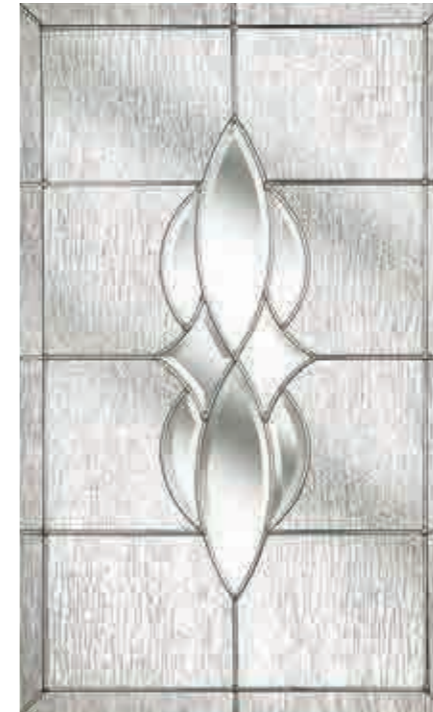

Classic

Scotia

- Zinc or brass coming
- Rain backing glass featuring 100C detail
- Clear bevels

Want to see the glass you love in the door you've chosen? Check out - door-designer.co.uk

Scotia 9Q