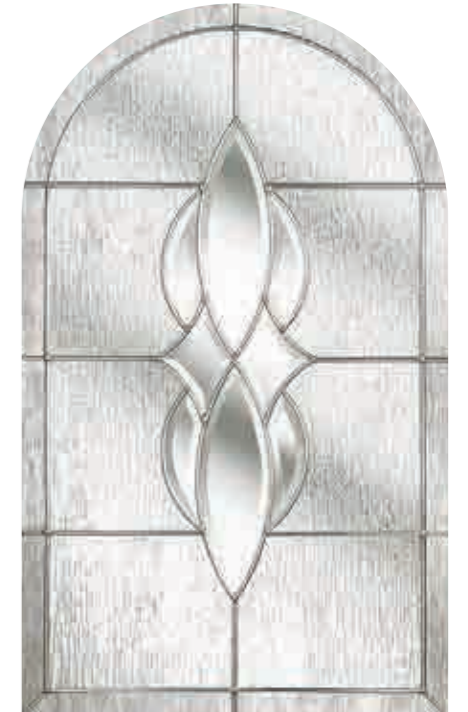

Classic

Scotia

- Zinc or brass coming
- Rain backing glass featuring 100C detail
- Clear bevels

Want to see the glass you love in the door you've chosen? Check out - door-designer.co.uk

Scotia 7A