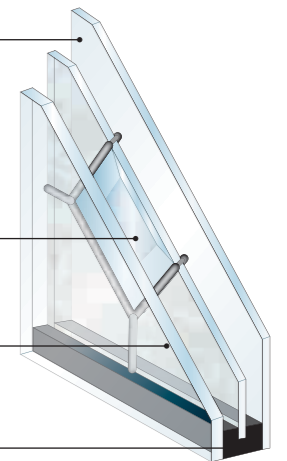

4mm toughened rear safety glass

Decorative centre pane

6.8mm laminate external face safety glass

Trueseal Decoseal

The ultimate finishing touch for your door...

- ✓ Various styles of glazing
- ✓ Create a beautiful focal point
- ✓ Traditional to contemporary choices
- ✓ Allow light to flood into your home
- ✓ Easy to clean and maintain
- ✓ Sophisticated and seamless
- ✓ Laminated glass for extra security
- ✓ Hand assembled to exacting standards of quality