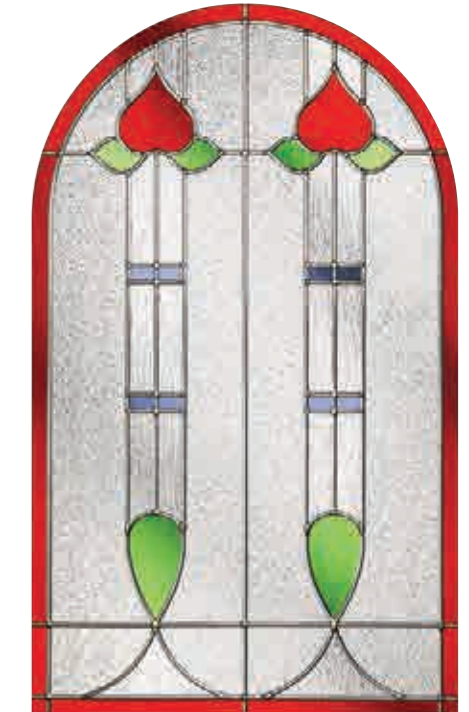

Edwardian 7A