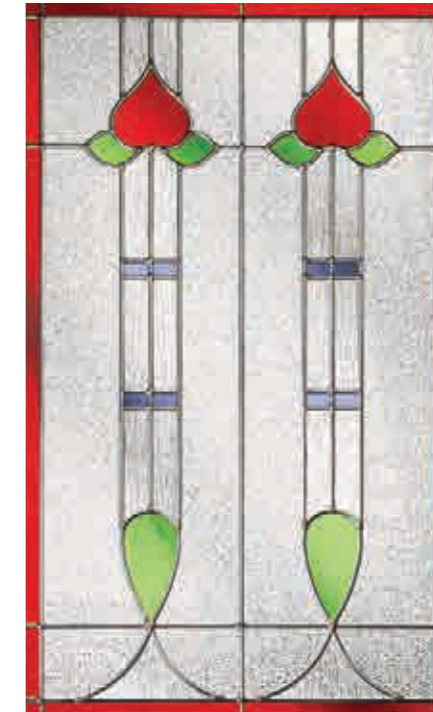

Edwardian 9Q