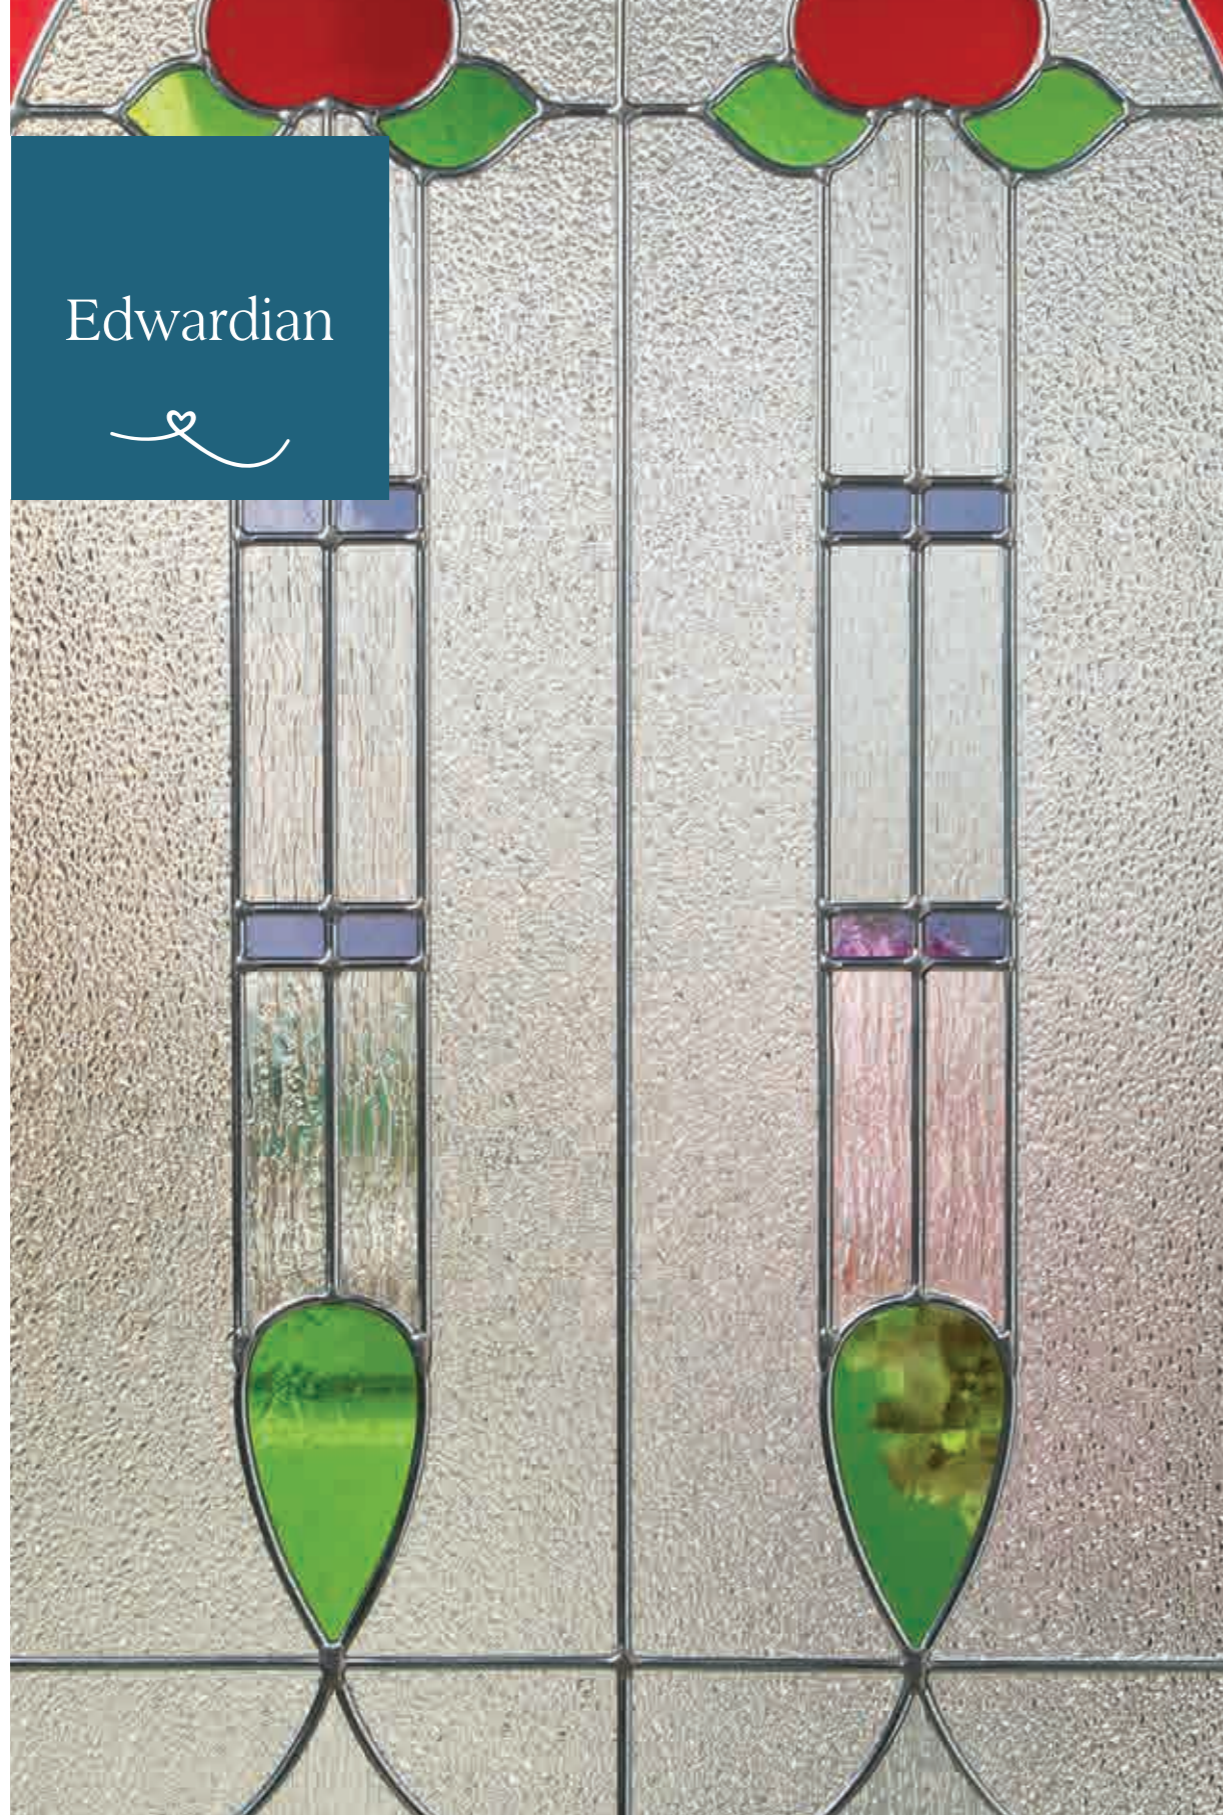

# Premium Colour

Edwardian

- Zinc caming
- Diamond backing glass featuring Rain detail
- Coloured glass
- Also available in 50mm unit for 70mm composite door

Edwardian Glass Patterns

Want to see the glass you love in the door you've chosen? Check out - [door-designer.co.uk](http://door-designer.co.uk)